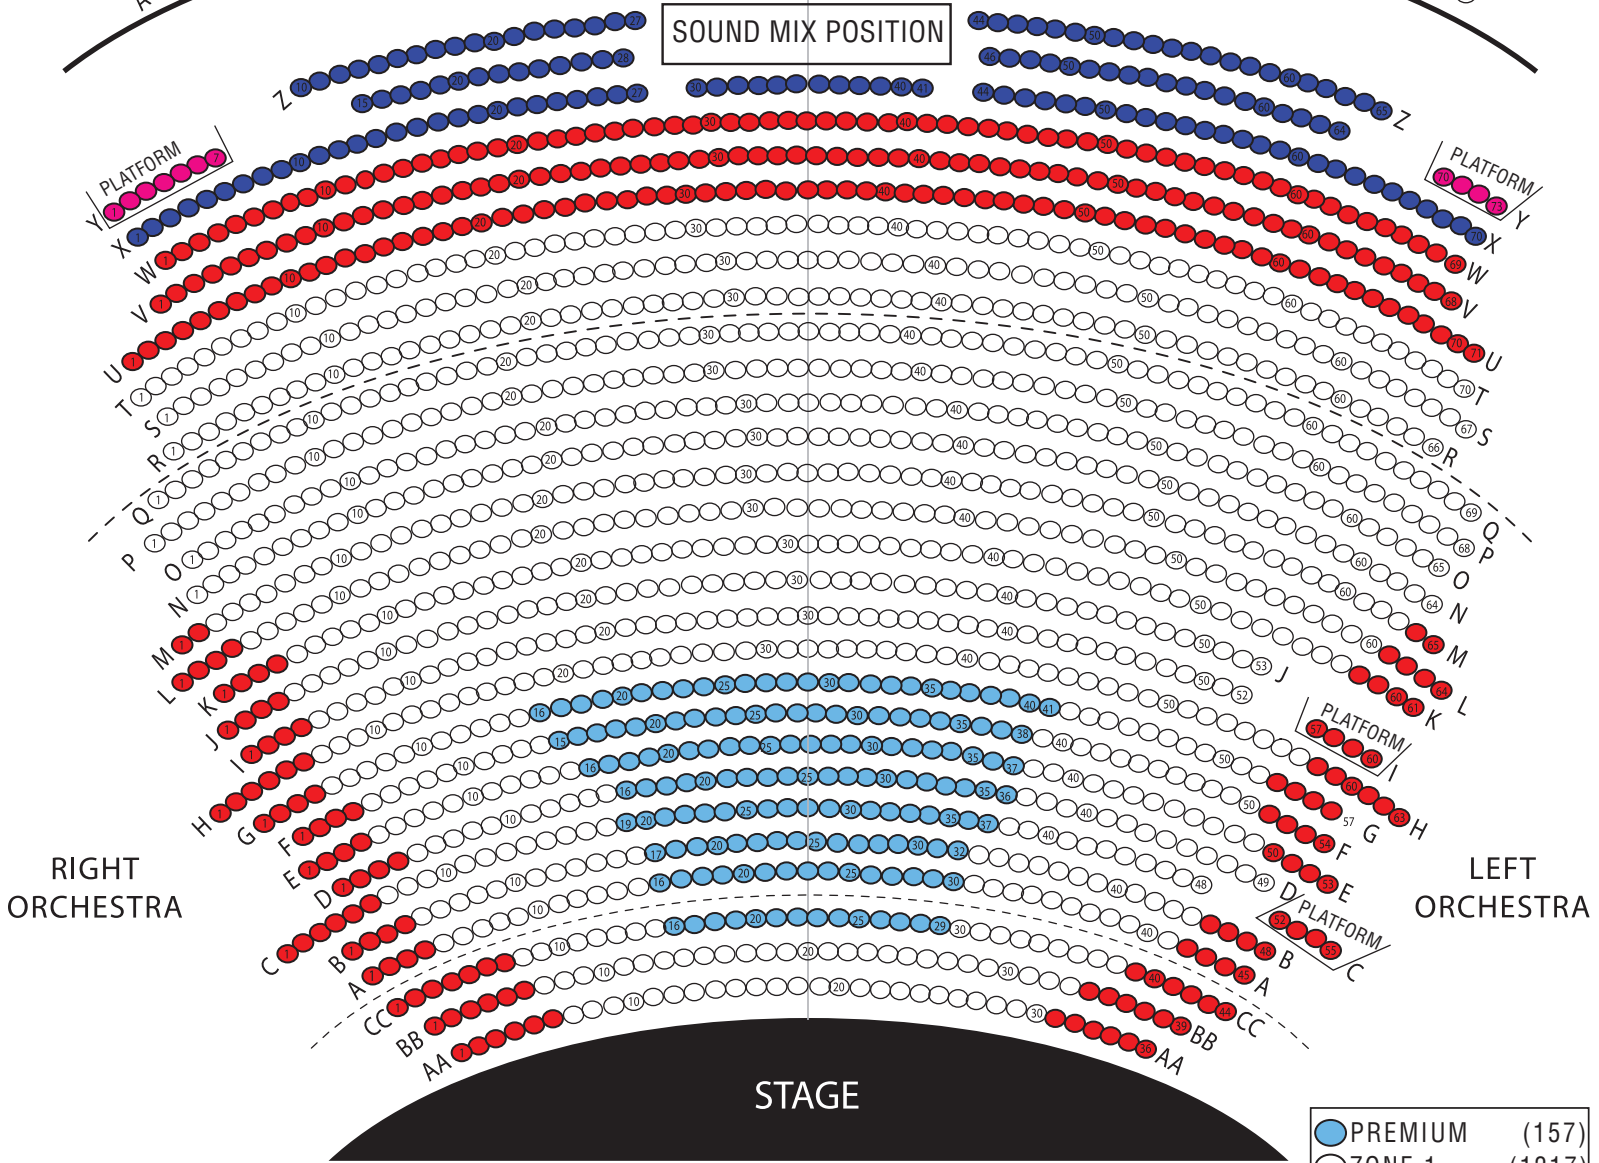

GRAND TIER

ORCHESTRA

COBB GREAT HALL • MARY POPPINS 2010

● PREMIUM	(157)
○ ZONE 1	(1217)
● ZONE 2	(552)
● ZONE 3	(331)
● ZONE 4	(163)