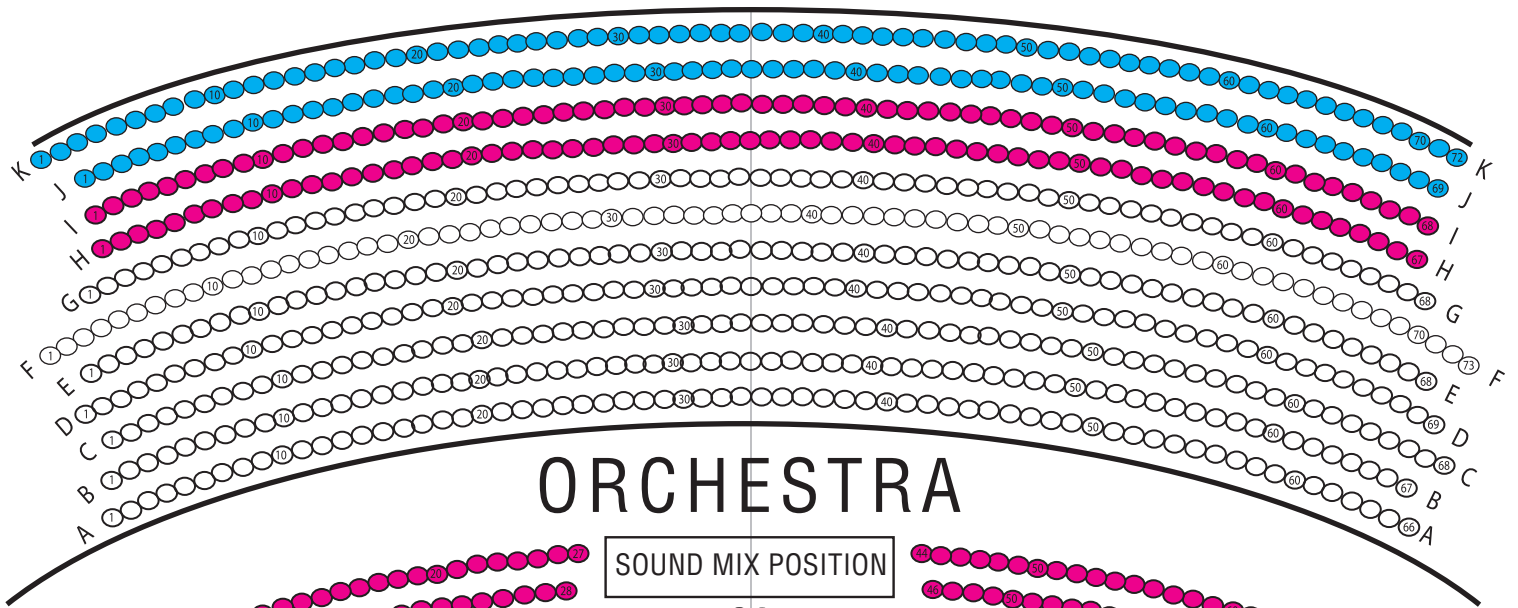

GRAND TIER

ORCHESTRA

COBB GREAT HALL

The Phantom of the Opera 2010

- ZONE 1 (1926)
- ZONE 2 (306)
- ZONE 3 (188)