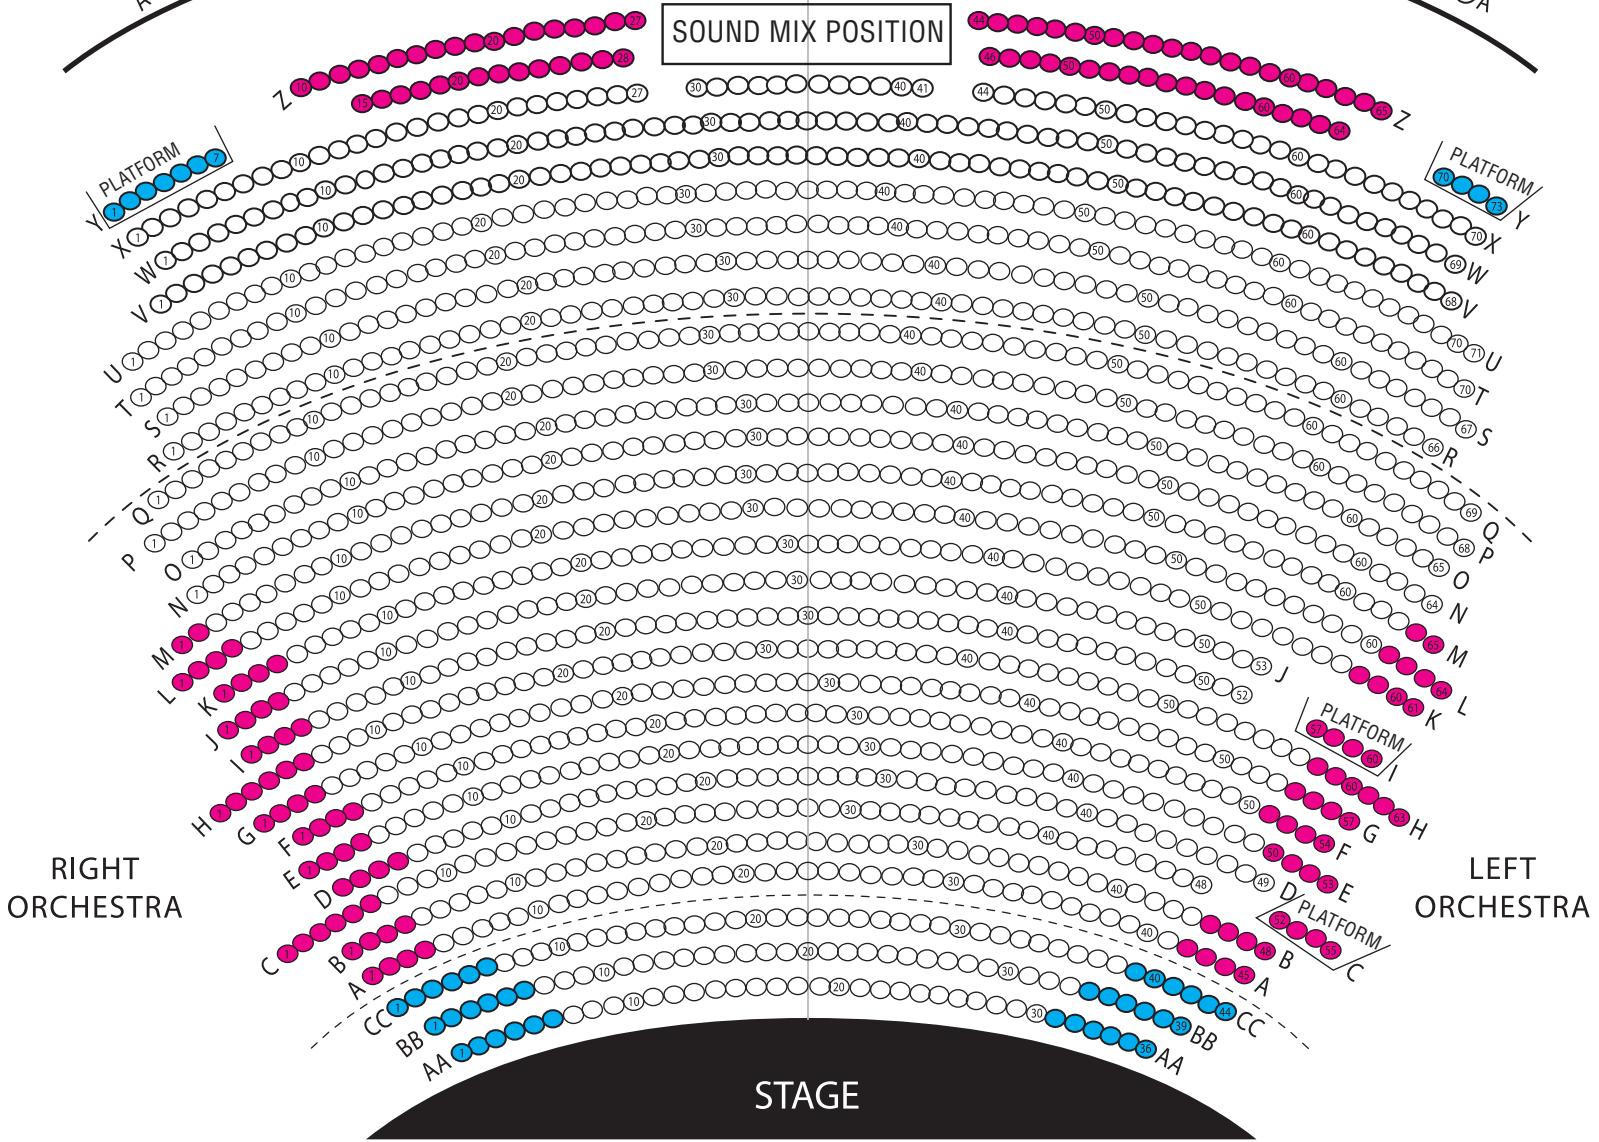

GRAND TIER

ORCHESTRA

COBB GREAT HALL

The Phantom of the Opera 2010

- ZONE 1 (1926)
- ZONE 2 (306)
- ZONE 3 (188)